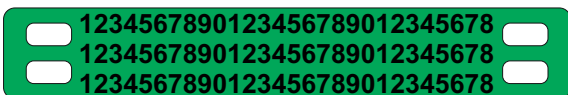

Font size	Font Height	Characters per line	Max lines
<b>HTC-(colour)-0112060-C</b>			
30	7.5mm	10	1
20	5mm	16	1
16	4mm	20	2
12	3mm	25	2
10	2.5mm	30	3

<b>HTC-(colour)-025080-B</b>			
20	5mm	20	3
16	4mm	25	4

<b>HTC-(colour)-060080-B</b>			
16	4mm	25	9
This size of label is popular for identifying larger cable bundles, pipes, and conduit, and often printed with a combination of symbols and text.			

**HTC Tie-on Cable Markers (ladder format)**  
**Characters per marker guide**

A selection of fonts sizes are shown below, showing the maximum number of characters available per marker. Font used is Arial bold.

← Cable tie slots  
5mm x 3mm

← Cable tie slots  
5mm x 3mm

Font size	Font Height	Characters per line	Max lines
<b>HTC-(colour)-012040-D</b>			
30	7.5mm	7	1
20	5mm	10	1
15	4mm	13	2
12	3mm	17	2
10	2.5mm	20	3
8	2mm	25	3
<b>HTC-(colour)-012055-D</b>			
30	7.5mm	9	1
20	5mm	14	1
15	4mm	19	2
12	3mm	23	2
10	2.5mm	28	3
8	2mm	35	3