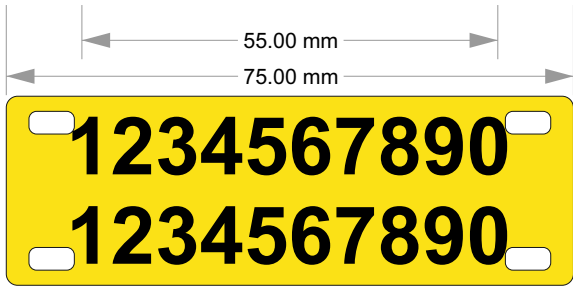

HTC Tie-on Cable Markers (ladder format)
Characters per marker guide

A selection of fonts sizes are shown below, showing the maximum number of characters available per marker. Font used is Arial bold.

Font size	Font Height	Characters per line	Max lines
HTC-(colour)-025055-D			
30	7.5mm	10	2
20	5mm	14	3
16	4mm	18	3
12	3mm	23	4
10	2.5mm	20	5
8	2mm	25	6