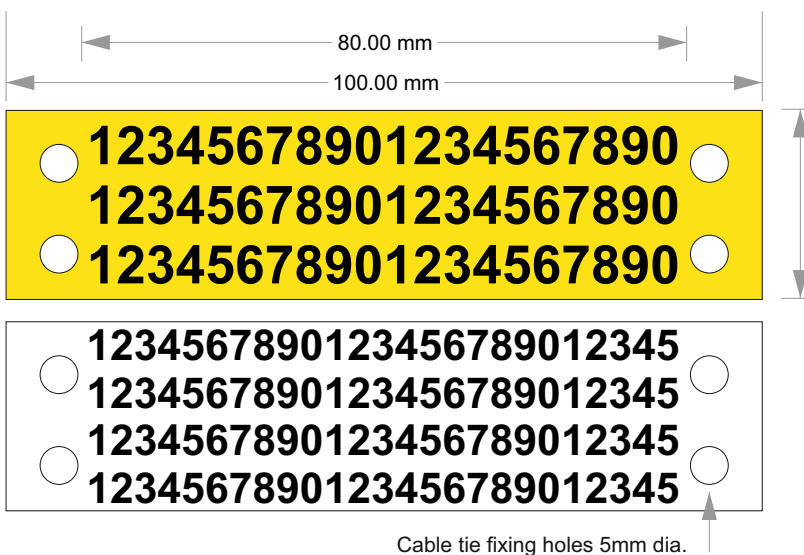

Font size	Font Height	Characters per line	Max lines
<b>HTC-(colour)-0112060-C</b>			
30	7.5mm	10	1
20	5mm	16	1
16	4mm	20	2
12	3mm	25	2
10	2.5mm	30	3

<b>HTC-(colour)-025080-B</b>			
20	5mm	20	3
16	4mm	25	4

<b>HTC-(colour)-060080-B</b>			
16	4mm	25	9
This size of label is popular for identifying larger cable bundles, pipes, and conduit, and often printed with a combination of symbols and text.			

**HTC Tie-on Cable Markers (ladder format)**  
**Characters per marker guide**

Font size	Font Height	Characters per line	Max lines
<b>HTC-(colour)-015055-D</b>			
30	7.5mm	10	1
20	5mm	14	1
16	4mm	18	2
12	3mm	23	2
10	2.5mm	20	3
8	2mm	25	3

<b>HTC-(colour)-010070-D</b>			
20	5mm	18	1
18	4.5mm	20	1
16	4mm	22	1
14	3.5mm	25	1
12	3mm	30	2
10	2.5mm	35	2

Font size	Font Height	Characters per line	Max lines
<b>HTC-(colour)-025055-D</b>			
30	7.5mm	10	2
20	5mm	14	3
16	4mm	18	3
12	3mm	23	4
10	2.5mm	20	5
8	2mm	25	6