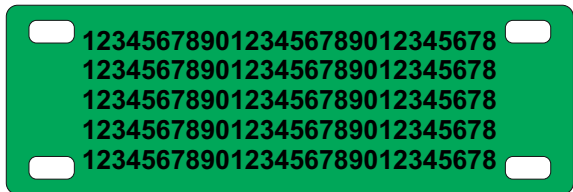

HTC Tie-on Cable Markers (ladder format)
Characters per marker guide

A selection of fonts sizes are shown below, showing the maximum number of characters available per marker. Font used is Arial bold.

Font size	Font Height	Characters per line	Max lines
HTC-(colour)-025055-D			
30	7.5mm	10	2
20	5mm	14	3
16	4mm	18	3
12	3mm	23	4
10	2.5mm	20	5
8	2mm	25	6