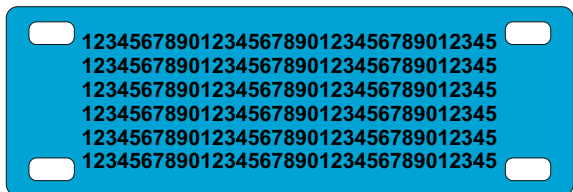

HTC Tie-on Cable Markers (ladder format)
Characters per marker guide

A selection of fonts sizes are shown below, showing the maximum number of characters available per marker. Font used is Arial bold.

Font size	Font Height	Characters per line	Max lines
HTC-(colour)-025055-D			
30	7.5mm	10	2
20	5mm	14	3
16	4mm	18	3
12	3mm	23	4
10	2.5mm	20	5
8	2mm	25	6