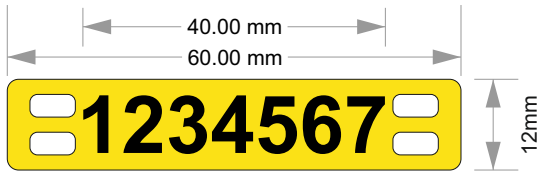

Font size	Font Height	Characters per line	Max lines
<b>HTC-(colour)-0112060-C</b>			
30	7.5mm	10	1
20	5mm	16	1
16	4mm	20	2
12	3mm	25	2
10	2.5mm	30	3

<b>HTC-(colour)-025080-B</b>			
20	5mm	20	3
16	4mm	25	4

<b>HTC-(colour)-060080-B</b>			
16	4mm	25	9
This size of label is popular for identifying larger cable bundles, pipes, and conduit, and often printed with a combination of symbols and text.			

**HTC Tie-on Cable Markers (ladder format)**  
**Characters per marker guide**

A selection of fonts sizes are shown below, showing the maximum number of characters available per marker. Font used is Arial bold.

← Cable tie slots  
5mm x 3mm

← Cable tie slots  
5mm x 3mm

Font size	Font Height	Characters per line	Max lines
<b>HTC-(colour)-012040-D</b>			
30	7.5mm	7	1
20	5mm	10	1
15	4mm	13	2
12	3mm	17	2
10	2.5mm	20	3
8	2mm	25	3
<b>HTC-(colour)-012055-D</b>			
30	7.5mm	9	1
20	5mm	14	1
15	4mm	19	2
12	3mm	23	2
10	2.5mm	28	3
8	2mm	35	3

Font size	Font Height	Characters per line	Max lines
<b>HTC-(colour)-015055-D</b>			
30	7.5mm	10	1
20	5mm	14	1
16	4mm	18	2
12	3mm	23	2
10	2.5mm	20	3
8	2mm	25	3

<b>HTC-(colour)-010070-D</b>			
20	5mm	18	1
18	4.5mm	20	1
16	4mm	22	1
14	3.5mm	25	1
12	3mm	30	2
10	2.5mm	35	2