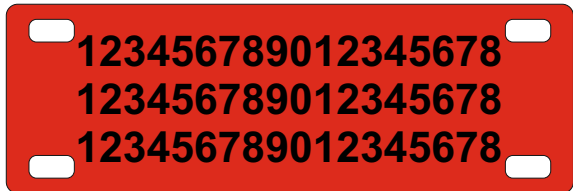

HTC Tie-on Cable Markers (ladder format)
Characters per marker guide

A selection of fonts sizes are shown below, showing the maximum number of characters available per marker. Font used is Arial bold.

Font size	Font Height	Characters per line	Max lines
HTC-(colour)-025055-D			
30	7.5mm	10	2
20	5mm	14	3
16	4mm	18	3
12	3mm	23	4
10	2.5mm	20	5
8	2mm	25	6