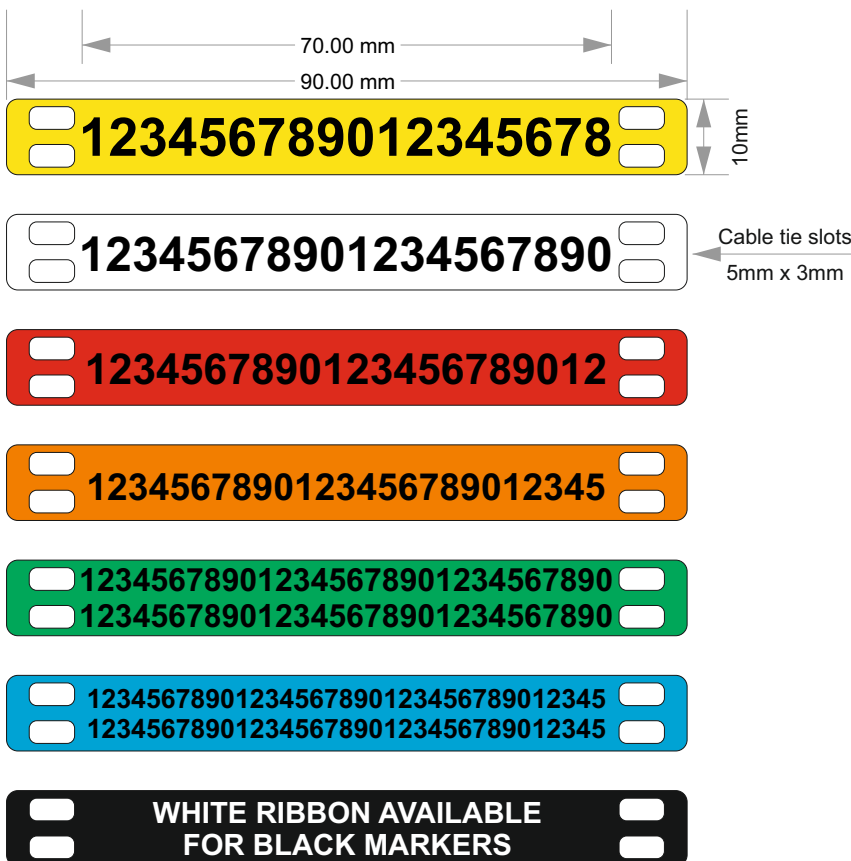

<b>HTC-(colour)-060080-B</b>			
16	4mm	25	9
This size of label is popular for identifying larger cable bundles, pipes, and conduit, and often printed with a combination of symbols and text.			

**HTC Tie-on Cable Markers (ladder format)**  
**Characters per marker guide**

A selection of fonts sizes are shown below, showing the maximum number of characters available per marker. Font used is Arial bold.

← Cable tie slots  
5mm x 3mm

← Cable tie slots  
5mm x 3mm

Font size	Font Height	Characters per line	Max lines
<b>HTC-(colour)-012040-D</b>			
30	7.5mm	7	1
20	5mm	10	1
15	4mm	13	2
12	3mm	17	2
10	2.5mm	20	3
8	2mm	25	3
<b>HTC-(colour)-012055-D</b>			
30	7.5mm	9	1
20	5mm	14	1
15	4mm	19	2
12	3mm	23	2
10	2.5mm	28	3
8	2mm	35	3

Font size	Font Height	Characters per line	Max lines
<b>HTC-(colour)-015055-D</b>			
30	7.5mm	10	1
20	5mm	14	1
16	4mm	18	2
12	3mm	23	2
10	2.5mm	20	3
8	2mm	25	3

<b>HTC-(colour)-010070-D</b>			
20	5mm	18	1
18	4.5mm	20	1
16	4mm	22	1
14	3.5mm	25	1
12	3mm	30	2
10	2.5mm	35	2

Font size	Font Height	Characters per line	Max lines
<b>HTC-(colour)-025055-D</b>			
30	7.5mm	10	2
20	5mm	14	3
16	4mm	18	3
12	3mm	23	4
10	2.5mm	20	5
8	2mm	25	6