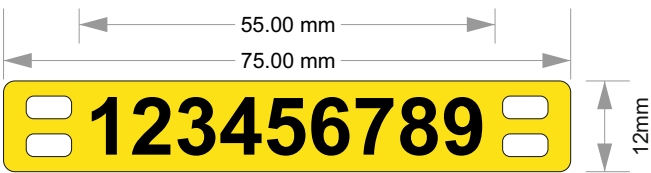

Font size	Font Height	Characters per line	Max lines
<b>HTC-(colour)-0112060-C</b>			
30	7.5mm	10	1
20	5mm	16	1
16	4mm	20	2
12	3mm	25	2
10	2.5mm	30	3

<b>HTC-(colour)-025080-B</b>			
20	5mm	20	3
16	4mm	25	4

<b>HTC-(colour)-060080-B</b>			
16	4mm	25	9
This size of label is popular for identifying larger cable bundles, pipes, and conduit, and often printed with a combination of symbols and text.			

**HTC Tie-on Cable Markers (ladder format)**  
**Characters per marker guide**

A selection of fonts sizes are shown below, showing the maximum number of characters available per marker. Font used is Arial bold.

← Cable tie slots  
5mm x 3mm

← Cable tie slots  
5mm x 3mm

Font size	Font Height	Characters per line	Max lines
<b>HTC-(colour)-012040-D</b>			
30	7.5mm	7	1
20	5mm	10	1
15	4mm	13	2
12	3mm	17	2
10	2.5mm	20	3
8	2mm	25	3
<b>HTC-(colour)-012055-D</b>			
30	7.5mm	9	1
20	5mm	14	1
15	4mm	19	2
12	3mm	23	2
10	2.5mm	28	3
8	2mm	35	3

Font size	Font Height	Characters per line	Max lines
<b>HTC-(colour)-015055-D</b>			
30	7.5mm	10	1
20	5mm	14	1
16	4mm	18	2
12	3mm	23	2
10	2.5mm	20	3
8	2mm	25	3

<b>HTC-(colour)-010070-D</b>			
20	5mm	18	1
18	4.5mm	20	1
16	4mm	22	1
14	3.5mm	25	1
12	3mm	30	2
10	2.5mm	35	2