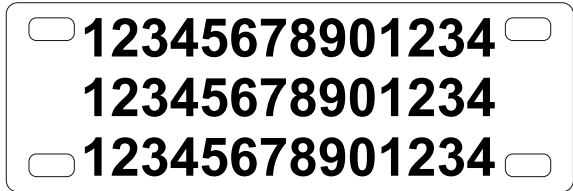

HTC Tie-on Cable Markers (ladder format)
Characters per marker guide

A selection of fonts sizes are shown below, showing the maximum number of characters available per marker. Font used is Arial bold.

Font size	Font Height	Characters per line	Max lines
HTC-(colour)-025055-D			
30	7.5mm	10	2
20	5mm	14	3
16	4mm	18	3
12	3mm	23	4
10	2.5mm	20	5
8	2mm	25	6