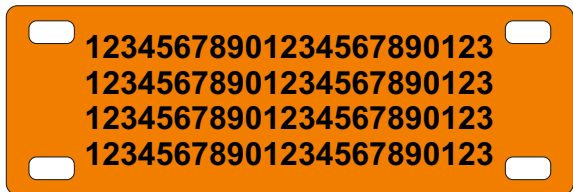

HTC Tie-on Cable Markers (ladder format)
Characters per marker guide

A selection of fonts sizes are shown below, showing the maximum number of characters available per marker. Font used is Arial bold.

Font size	Font Height	Characters per line	Max lines
HTC-(colour)-025055-D			
30	7.5mm	10	2
20	5mm	14	3
16	4mm	18	3
12	3mm	23	4
10	2.5mm	20	5
8	2mm	25	6