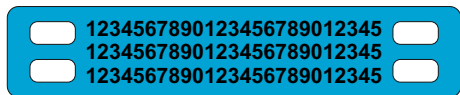

← Cable tie slots
5mm x 3mm