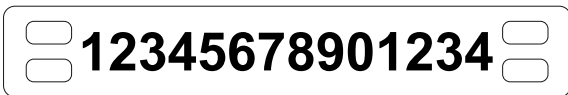

← Cable tie slots
5mm x 3mm