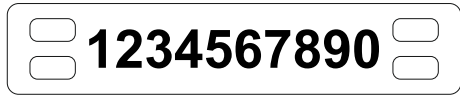

HTC Tie-on Cable Markers (ladder format)
Characters per marker guide

A selection of fonts sizes are shown below, showing the maximum number of characters available per marker. Font used is Arial bold.

← Cable tie slots
5mm x 3mm