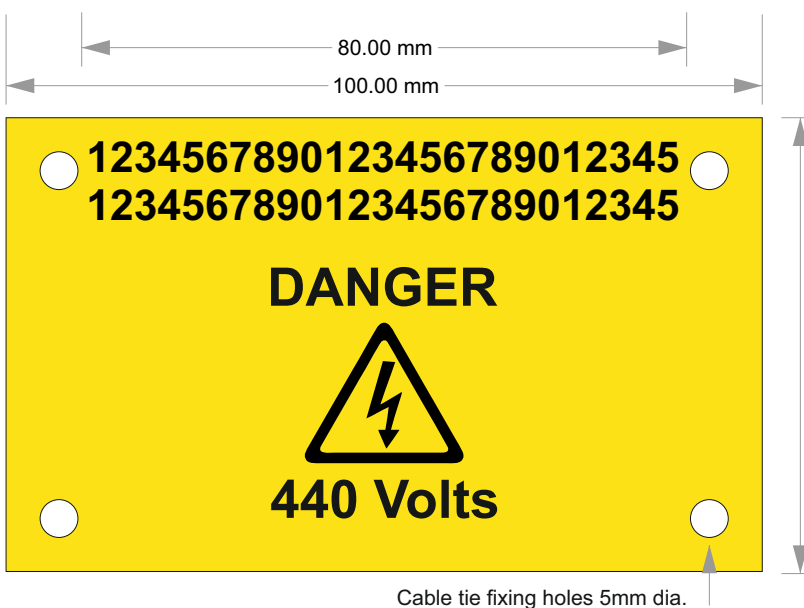

**HTC Tie-on Cable Markers (continuous format)**  
**Characters per marker guide**

A selection of fonts sizes are shown below, showing the maximum number of characters available per marker. Font used is Arial bold.

Font size	Font Height	Characters per line	Max lines
<b>HTC-(colour)-0112060-C</b>			
30	7.5mm	10	1
20	5mm	16	1
16	4mm	20	2
12	3mm	25	2
10	2.5mm	30	3

<b>HTC-(colour)-025080-B</b>			
20	5mm	20	3
16	4mm	25	4

<b>HTC-(colour)-060080-B</b>			
16	4mm	25	9
This size of label is popular for identifying larger cable bundles, pipes, and conduit, and often printed with a combination of symbols and text.			

**HTC Tie-on Cable Markers (ladder format)**  
**Characters per marker guide**

A selection of fonts sizes are shown below, showing the maximum number of characters available per marker. Font used is Arial bold.

← Cable tie slots  
5mm x 3mm

← Cable tie slots  
5mm x 3mm

Font size	Font Height	Characters per line	Max lines
<b>HTC-(colour)-012040-D</b>			
30	7.5mm	7	1
20	5mm	10	1
15	4mm	13	2
12	3mm	17	2
10	2.5mm	20	3
8	2mm	25	3
<b>HTC-(colour)-012055-D</b>			
30	7.5mm	9	1
20	5mm	14	1
15	4mm	19	2
12	3mm	23	2
10	2.5mm	28	3
8	2mm	35	3