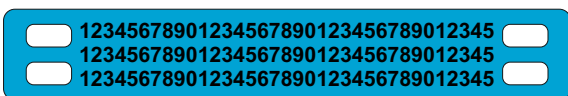

Font size	Font Height	Characters per line	Max lines
<b>HTC-(colour)-0112060-C</b>			
30	7.5mm	10	1
20	5mm	16	1
16	4mm	20	2
12	3mm	25	2
10	2.5mm	30	3

<b>HTC-(colour)-025080-B</b>			
20	5mm	20	3
16	4mm	25	4

<b>HTC-(colour)-060080-B</b>			
16	4mm	25	9
This size of label is popular for identifying larger cable bundles, pipes, and conduit, and often printed with a combination of symbols and text.			

**HTC Tie-on Cable Markers (ladder format)**  
**Characters per marker guide**

A selection of fonts sizes are shown below, showing the maximum number of characters available per marker. Font used is Arial bold.

← Cable tie slots  
5mm x 3mm

← Cable tie slots  
5mm x 3mm

Font size	Font Height	Characters per line	Max lines
<b>HTC-(colour)-012040-D</b>			
30	7.5mm	7	1
20	5mm	10	1
15	4mm	13	2
12	3mm	17	2
10	2.5mm	20	3
8	2mm	25	3
<b>HTC-(colour)-012055-D</b>			
30	7.5mm	9	1
20	5mm	14	1
15	4mm	19	2
12	3mm	23	2
10	2.5mm	28	3
8	2mm	35	3