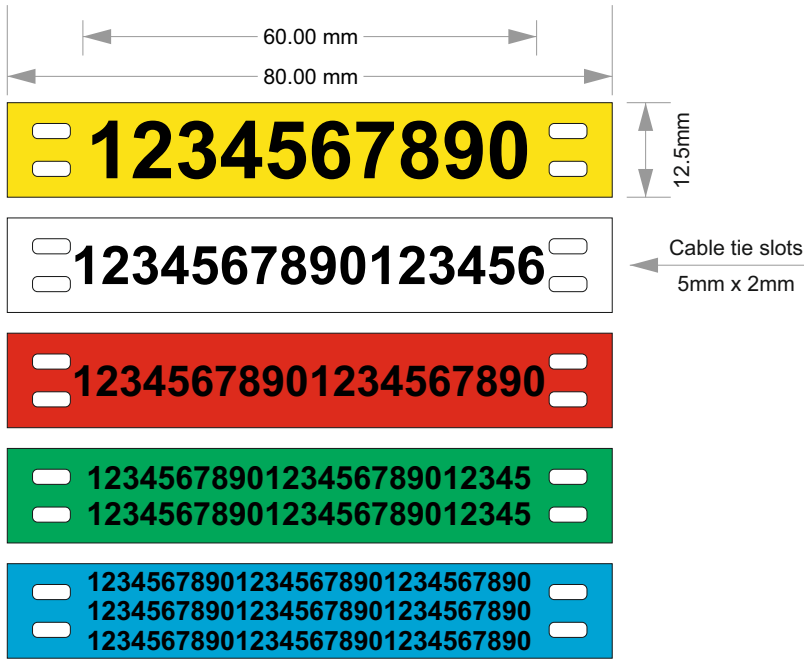

Font size	Font Height	Characters per line	Max lines
<b>HTC-(colour)-0112060-C</b>			
30	7.5mm	10	1
20	5mm	16	1
16	4mm	20	2
12	3mm	25	2
10	2.5mm	30	3

<b>HTC-(colour)-025080-B</b>			
20	5mm	20	3
16	4mm	25	4

<b>HTC-(colour)-060080-B</b>			
16	4mm	25	9
This size of label is popular for identifying larger cable bundles, pipes, and conduit, and often printed with a combination of symbols and text.			

**HTC Tie-on Cable Markers (ladder format)**  
**Characters per marker guide**

Font size	Font Height	Characters per line	Max lines
<b>HTC-(colour)-015055-D</b>			
30	7.5mm	10	1
20	5mm	14	1
16	4mm	18	2
12	3mm	23	2
10	2.5mm	20	3
8	2mm	25	3

<b>HTC-(colour)-010070-D</b>			
20	5mm	18	1
18	4.5mm	20	1
16	4mm	22	1
14	3.5mm	25	1
12	3mm	30	2
10	2.5mm	35	2

Font size	Font Height	Characters per line	Max lines
<b>HTC-(colour)-025055-D</b>			
30	7.5mm	10	2
20	5mm	14	3
16	4mm	18	3
12	3mm	23	4
10	2.5mm	20	5
8	2mm	25	6