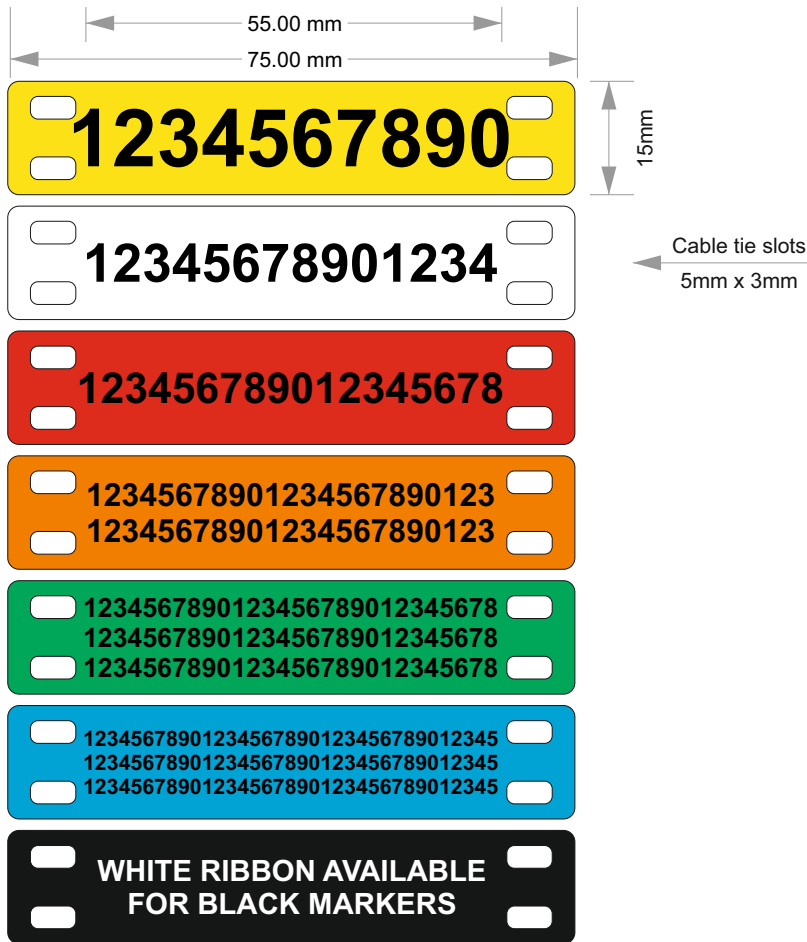

<b>HTC-(colour)-060080-B</b>			
16	4mm	25	9
This size of label is popular for identifying larger cable bundles, pipes, and conduit, and often printed with a combination of symbols and text.			

**HTC Tie-on Cable Markers (ladder format)**  
**Characters per marker guide**

A selection of fonts sizes are shown below, showing the maximum number of characters available per marker. Font used is Arial bold.

← Cable tie slots  
5mm x 3mm

← Cable tie slots  
5mm x 3mm

Font size	Font Height	Characters per line	Max lines
<b>HTC-(colour)-012040-D</b>			
30	7.5mm	7	1
20	5mm	10	1
15	4mm	13	2
12	3mm	17	2
10	2.5mm	20	3
8	2mm	25	3
<b>HTC-(colour)-012055-D</b>			
30	7.5mm	9	1
20	5mm	14	1
15	4mm	19	2
12	3mm	23	2
10	2.5mm	28	3
8	2mm	35	3

Font size	Font Height	Characters per line	Max lines
<b>HTC-(colour)-015055-D</b>			
30	7.5mm	10	1
20	5mm	14	1
16	4mm	18	2
12	3mm	23	2
10	2.5mm	20	3
8	2mm	25	3

<b>HTC-(colour)-010070-D</b>			
20	5mm	18	1
18	4.5mm	20	1
16	4mm	22	1
14	3.5mm	25	1
12	3mm	30	2
10	2.5mm	35	2

Font size	Font Height	Characters per line	Max lines
<b>HTC-(colour)-025055-D</b>			
30	7.5mm	10	2
20	5mm	14	3
16	4mm	18	3
12	3mm	23	4
10	2.5mm	20	5
8	2mm	25	6