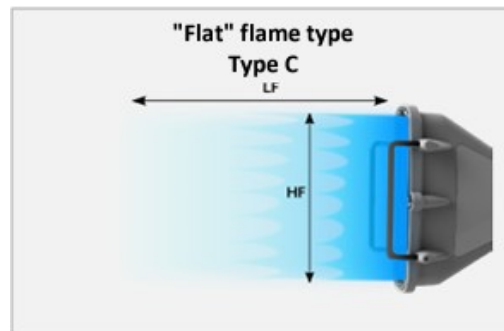

Rafale+ Pallet Shrink Wrapping Heat Gun 4065 Kit

Description

Gun

- Synchronised ignition.
- Warm nozzle with protective steel rods for the grill.
- All-metal burner which is detachable and swivels 360°.
- Foldaway hanging hook.
- Stainless outlet section

Safety regulator Cat. No. 693

- Adjustable from 1.5 to 3.5 bar
  - Automatic gas cut-off in the event of hose rupture.
- Automatic gas cut-off in the event of excessive flow.
- Reset push button.
- Inlet: propane cylinder / Outlet: nut and 3/8" lefthand thread connector.

Complete hose system

- 10 m rubber hose, ISO 3821, int. Ø 6.3 mm.
- Connection to regulator via 3/8"left-hand thread connector.
- Connection to gun via quick-release swivel connector.

Carrying/storage case

- Gun dismantling spanner.
- Protective gloves
- Deflector for guard (4065 ONLY)

RAFALE Cat. No. 4040

- 40 kW gun
- 10 m hose ISO 3821
- Quick-release coupling
- Safety regulator
- Gloves
- Manual
- Carrying case

RAFALE+ Cat. No. 4065

- 65 kW gun
- 10 m hose ISO 3821
- Quick-release coupling
- Safety regulator
- Gloves
- Manual
- Carrying case
- Deflector

Dimensions and weight

Measurements	Gun Only (overall)	40 kW rafale in case	65 kW in case
weight (kg)	1.2	4.65	4.8
length (mm)	350	460	460
Height (mm)	260	325	325
depth (mm)	75	120	120

Labelling

CE1312-type marking
CE certificate No.: 1312BR4450

Accessories Cat.

Cat. No. 35088 Deflector
Cat. No. 35198 Air clip
Cat. No. 666 Trolley
Cat. No. 18970 Cylinder connection

Spare parts Accessories

Cat. No. 35242Piezo ignition kit
Cat. No. 35244Burner kit
Cat. No. 35241Hose kit (hose + quick-release coupling)
Cat. No. 963/10Hose only
Cat. No. 911 Quick-release coupling only
Cat. No. 35243Hook / Protector / Screw kit